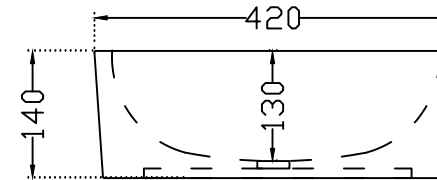

TOP VIEW

FRONT VIEW

SIDE VIEW

	Jaquar Group Global Headquarters Plot No. 3, Sector- M-11, IMT Manesar Gurgaon, NCR - 122050, India E-mail : Sales: support@jaquar.com Customer Service : service@jaquar.com		ITEM CODE	LBS-WHT-45901
			ITEM TYPE	TABLE TOP BASIN
			ITEM SIZE	420X420X140 mm
	ALL DIMENSIONS ARE IN MM. (TOLERANCE ± 5 MM)			