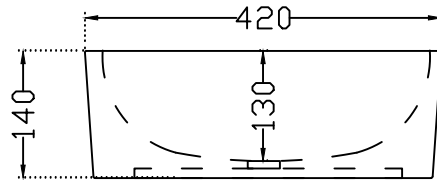

TOP VIEW

FRONT VIEW

SIDE VIEW

	Jaquar Group Global Headquarters Plot No. 3, Sector- M-11, IMT Manesar Gurgaon, NCR - 122050, India E-mail : Sales: support@jaquar.com Customer Service : service@jaquar.com		ITEM CODE	LBS-WHT-45901
			ITEM TYPE	TABLE TOP BASIN
			ITEM SIZE	420X420X140 mm
	ALL DIMENSIONS ARE IN MM. (TOLERANCE ± 5 MM)			